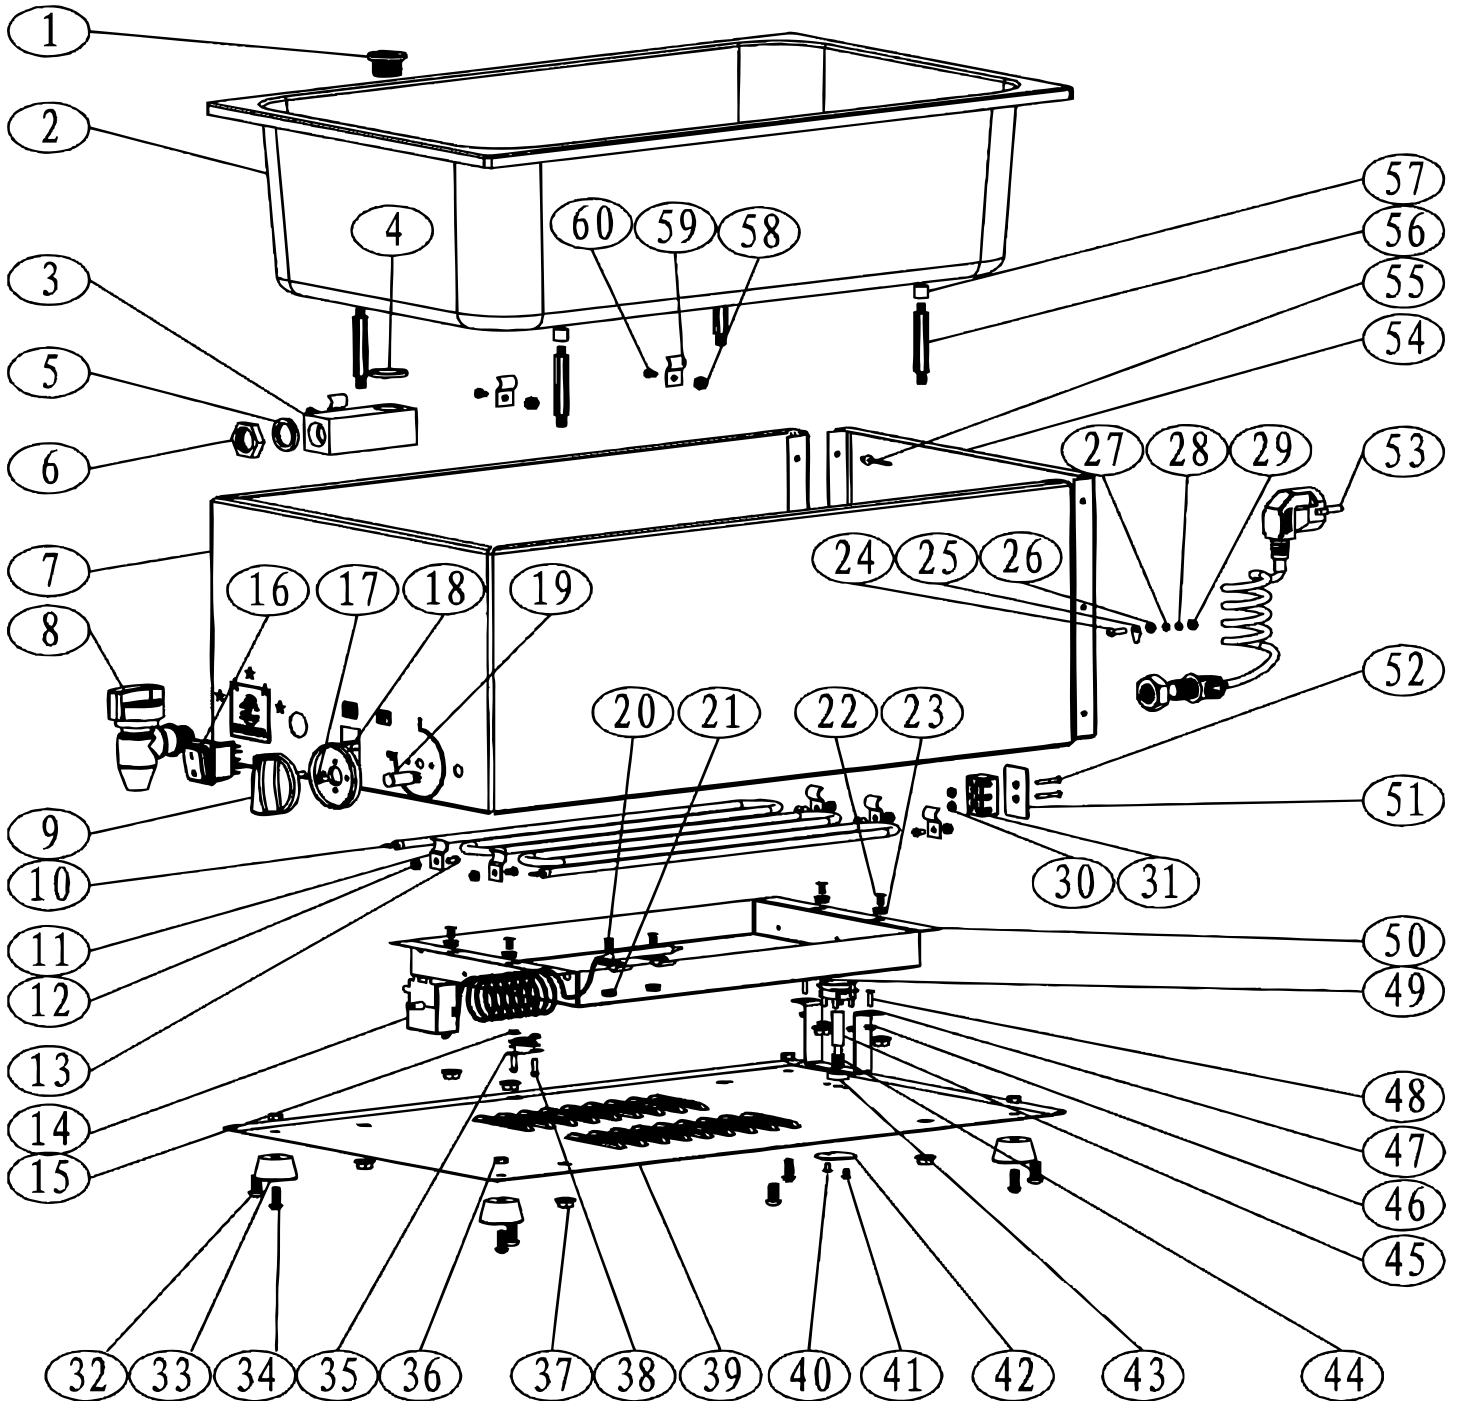

# Parts Breakdown

Model FW-CN-0016 19077

# Parts Breakdown

## Model FW-CN-0016 19077

Item No.	Description	Position	Item No.	Description	Position	Item No.	Description	Position
63686	Nut for Water Pipe for 19077	1	63704	Indicator Light for 19077	19	63721	Bolt M3x20 for 19077	38
63687	Water Tank for 19077	2	63705	Bolt M4x9 for 19077	20	AE642	Bottom for 19077	39
63688	Aluminum Pipe for 19077	3	63706	Nut M4 for 19077	21	AE643	Thermo On/Off for 19077	49
63689	Gasket for Pipe for 19077	4	63707	Screw M4x20 for 19077	22	AE644	Tray for Heater for 19077	50
63690	Silicon Gasket for Tap for 19077	5	AE640	Nut M4 for 19077	23	AE645	Ceramics Terminal for 19077	51
63691	Nut for Tap for 19077	6	AE641	Screw M4x20 for 19077	24	AE646	Nut M3x12 for 19077	52
63692	Frame for 19077	7, 54	63708	Grounding Aluminum Plate for 19077	25	AE647	Wire and Plug for 19077	53
63693	Tap for 19077	8	63709	Nut M4 for 19077	26	AE648	Screw 3.2x11 for 19077	55
63694	Thermostat Knob for 19077	9	63710	Gasket for 19077	27	AE649	Bolt for 19077	56
63695	Heating Element for 19077	10	63711	Spring Gasket for 19077	28	AE650	Screw 10x10xM5 for 19077	57
63696	Fasten for Heater for 19077	11	63712	Nut M4 for 19077	29	AE651	Nut M4 for 19077	58
63697	Nut for Fasten for 19077	12	63713	Nut M4 for 19077	30	AE652	Fasten for Heater for 19077	59
63698	Screw for Fasten for 19077	13	63714	Ceramics Terminal for 19077	31	AE653	Bolt M4x9 for 19077	60
63699	Ego Thermostat for 19077	14	63715	Screw M5.5x13 for 19077	32	AE654	Adaptor Plate for 19077	
63700	Nut M4 for 19077	15	63716	Leg for 19077	33	AE655	Lid Knob for 19077	
63701	Switch for 19077	16	63717	Screw M5x16 for 19077	34	AE656	Soup Container for 19077	
63702	Screw M4x8 for 19077	17	63719	Nut M5 for 19077	36			
63703	Ring of Thermostat for 19077	18	63720	Nut M6 for 19077	37			